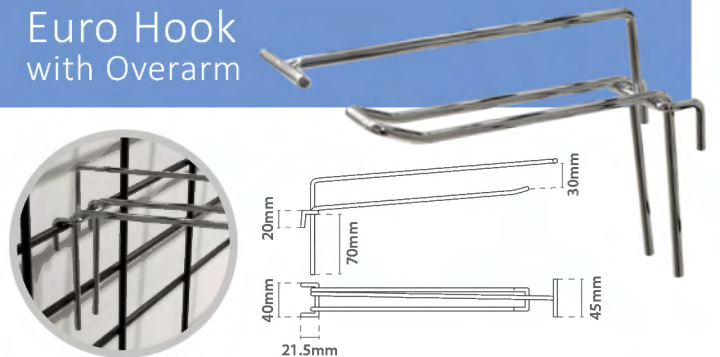

Euro Hook with Overarm

Euro Overarm	Size			
50.529	Ø 4x150mm	x100		
50.530	Ø 5x200mm	x100		
50.531	Ø 5x250mm	x100		
50.532	Ø 6x300mm	x100