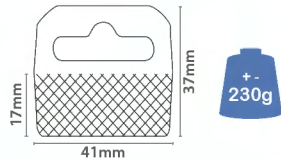

## Euro Hook with Overarm

Euro Overarm	Size			
50.529	Ø 4x150mm	x100		
50.530	Ø 5x200mm	x100		
50.531	Ø 5x250mm	x100		
50.532	Ø 6x300mm	x100		

EN Adhesive labels, for placing and repairing the product in blister.

## Hang Tabs

Euroslot	Size		
12.357	50x50mm	x100	

Standard	Size		
12.358	20x32mm	x100	

Flexi	Size		
12.359	41x37mm	x100	

Hooks	Size		
12.360	22x35.5mm	x100	

Easy	Size		
12.361	28x29mm	x100	

Nova	Size		
12.362	50x50mm	x100	