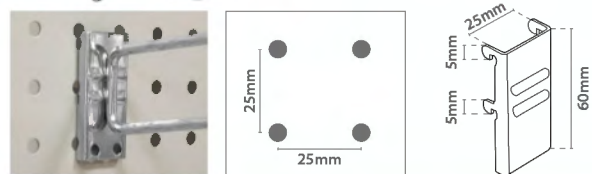

## Single Prong Hook

2 hole diameters available

SingleProng	Pegboard hole	Size	
50.059-4	Ø 4mm	Ø 4x100mm	x100
50.019-4	Ø 4mm	Ø 5x150mm	x100
50.019-6	Ø 6mm		
50.020-4	Ø 4mm	Ø 5x200mm	x100
50.020-6	Ø 6mm		
50.021-4	Ø 4mm	Ø 6x250mm	x100
50.021-6	Ø 6mm		
50.022-4	Ø 4mm	Ø 6x300mm	x100
50.022-6	Ø 6mm		
50.023-4	Ø 4mm	Ø 6x350mm	x100
50.023-6	Ø 6mm		

## Single Prong Hook with Overarm

2 hole diameters available

SingleOverarm	Pegboard hole	Size	
50.024-4	Ø 4mm	Ø 5x150mm	x100
50.024-6	Ø 6mm		
50.025-4	Ø 4mm	Ø 5x200mm	x100
50.025-6	Ø 6mm		
50.026-4	Ø 4mm	Ø 6x250mm	x100
50.026-6	Ø 6mm		
50.027-4	Ø 4mm	Ø 6x300mm	x100
50.027-6	Ø 6mm		
50.028-4	Ø 4mm	Ø 6x350mm	x100
50.028-6	Ø 6mm		