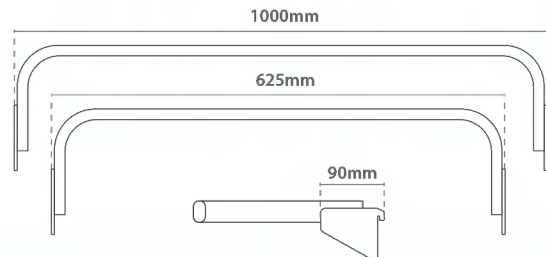

Oval "D" Back Rail

Straight Back Rail	Size		
50.045	30x15x625mm	x25	
50.046	30x15x1000mm	x25	

"D" Back Rail	Size		
50.048	30x15x625mm	x25	
50.049	30x15x1000mm	x25