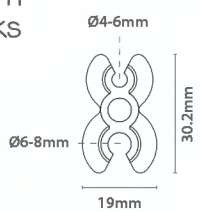

## Single Prong Hook

Single Hook	Size			
50.201	Ø 4x150mm	x100		
50.202	Ø 5x200mm	x100		
50.203	Ø 5x250mm	x100		
50.204	Ø 6x300mm	x100		
50.200	Ø 6x350mm	x100		

## Hang Tabs

Euroslot	Size		
12.357	50x50mm	x100	

Standard	Size		
12.358	20x32mm	x100	

Flexi	Size		
12.359	41x37mm	x100	

Hooks	Size		
12.360	22x35.5mm	x100	

Easy	Size		
12.361	28x29mm	x100	

Nova	Size		
12.362	50x50mm	x100	

Folding	Size		
12.363	41x37mm	x100	

Quick	Size		
12.364	46x48mm	x100	

Use	Size		
12.365	50x41mm	x100	

Repair	Size		
12.366	42x17mm	x100	

Euro Hook Label Holder      Overarm Label Holder      Round Stock Limiter

Euro Label	Label		
50.119	27x31mm	x100	

Overarm Label	Label		
50.123	27x31mm	x100	

Simple Limit			
12.280	Ø 26mm	x50	

Simple Hook Stock Limiter      Double Hook Stock Limiter      Multi Hook Stock Limiter