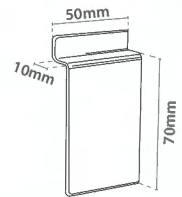

8 Balls Oval Straight Arm

8 Balls Straight	Size		
50.037	30x15x400mm	x25