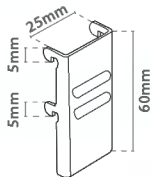

## Pegboard Mounting Plate

Pegboard Plate	Size		
50.430	45x45x12mm	x4 (2 left + 2 right)	<b>4.25 €/Pack</b>

## Single Prong Hook

2 hole diameters available

SingleProng	Pegboard hole	Size	
50.059-4	Ø 4mm	Ø 4x100mm	x100
50.019-4	Ø 4mm	Ø 5x150mm	x100
50.019-6	Ø 6mm		
50.020-4	Ø 4mm	Ø 5x200mm	x100
50.020-6	Ø 6mm		
50.021-4	Ø 4mm	Ø 6x250mm	x100
50.021-6	Ø 6mm		
50.022-4	Ø 4mm	Ø 6x300mm	x100
50.022-6	Ø 6mm		
50.023-4	Ø 4mm	Ø 6x350mm	x100
50.023-6	Ø 6mm		

## Single Prong Hook with Overarm

2 hole diameters available

SingleOverarm	Pegboard hole	Size	
50.024-4	Ø 4mm	Ø 5x150mm	x100
50.024-6	Ø 6mm		
50.025-4	Ø 4mm	Ø 5x200mm	x100
50.025-6	Ø 6mm		
50.026-4	Ø 4mm	Ø 6x250mm	x100
50.026-6	Ø 6mm		
50.027-4	Ø 4mm	Ø 6x300mm	x100
50.027-6	Ø 6mm		
50.028-4	Ø 4mm	Ø 6x350mm	x100
50.028-6	Ø 6mm		

# Euro Hook Euro Hook with Overarm

2 hole diameters available

Euro Hook	Pegboard hole	Size	
50.029-4	Ø 4mm	Ø 5x150mm	x100
50.029-6	Ø 6mm	Ø 5x150mm	x100
50.030-4	Ø 4mm	Ø 5x200mm	x100
50.030-6	Ø 6mm	Ø 5x200mm	x100
50.031-4	Ø 4mm	Ø 6x250mm	x100
50.031-6	Ø 6mm	Ø 6x250mm	x100
50.032-4	Ø 4mm	Ø 6x300mm	x100
50.032-6	Ø 6mm	Ø 6x300mm	x100