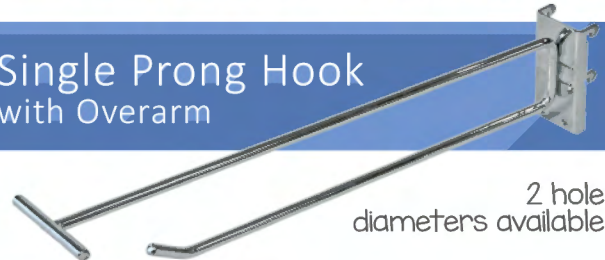

Single Prong Hook with Overarm

2 hole diameters available