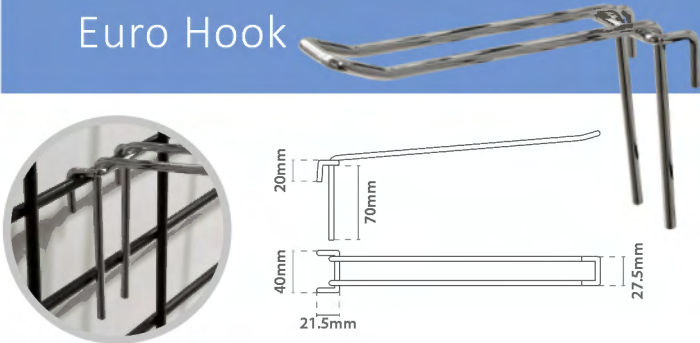

## Single Prong Hook

Single Hook	Size			
50.201	Ø 4x150mm	x100		
50.202	Ø 5x200mm	x100		
50.203	Ø 5x250mm	x100		
50.204	Ø 6x300mm	x100		
50.200	Ø 6x350mm	x100		

## Single Prong Hook with Overarm

Single Overarm	Size			
50.232	Ø 4x150mm	x100		
50.233	Ø 5x200mm	x100		
50.234	Ø 5x250mm	x100		
50.235	Ø 6x300mm	x100		
50.256	Ø 6x350mm	x100		

## Euro Hook

Euro Hook	Size			
50.225	Ø 4x150mm	x100		
50.226	Ø 5x200mm	x100		
50.227	Ø 5x250mm	x100		
50.228	Ø 6x300mm	x100		
50.229	Ø 6x350mm	x100		