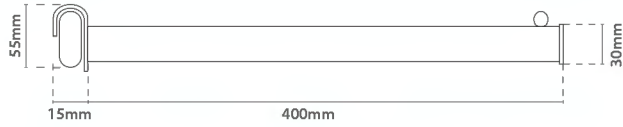

Oval Display Arm for Back Rail

End Ball	Size		
50.042	30x15x400mm	x25	

8 Ball	Size		
50.043	30x15x400mm	x25	

Sloping	Size		
50.044	30x15x400mm	x25