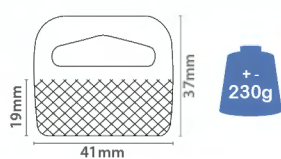

## Hang Tabs

Euroslot	Size		
12.357	50x50mm	x100	

Standard	Size		
12.358	20x32mm	x100	

Flexi	Size		
12.359	41x37mm	x100	

Hooks	Size		
12.360	22x35.5mm	x100	

Easy	Size		
12.361	28x29mm	x100	

Nova	Size		
12.362	50x50mm	x100	

Folding	Size		
12.363	41x37mm	x100	

Quick	Size		
12.364	46x48mm	x100	

Use	Size		
12.365	50x41mm	x100	

Repair	Size		
12.366	42x17mm	x100	

Euro Hook Label Holder      Overarm Label Holder      Round Stock Limiter