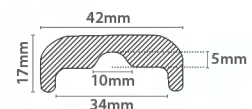

## Euro Hook with Overarm

Euro Overarm	Size			
50.529	Ø 4x150mm	x100		
50.530	Ø 5x200mm	x100		
50.531	Ø 5x250mm	x100		
50.532	Ø 6x300mm	x100		

EN Adhesive labels, for placing and repairing the product in blister.

## Hang Tabs

Euroslot	Size		
12.357	50x50mm	x100	

Standard	Size		
12.358	20x32mm	x100	

Flexi	Size		
12.359	41x37mm	x100	

Hooks	Size		
12.360	22x35.5mm	x100	

Easy	Size		
12.361	28x29mm	x100	

Nova	Size		
12.362	50x50mm	x100	

Folding	Size		
12.363	41x37mm	x100	

Quick	Size		
12.364	46x48mm	x100	

Use	Size		
12.365	50x41mm	x100	

Repair	Size		
12.366	42x17mm	x100	

Euro Hook Label Holder      Overarm Label Holder      Round Stock Limiter