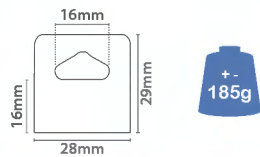

## Hang Tabs

Euroslot	Size		
12.357	50x50mm	x100	

Standard	Size		
12.358	20x32mm	x100	

Flexi	Size		
12.359	41x37mm	x100	

Hooks	Size		
12.360	22x35.5mm	x100	

Easy	Size		
12.361	28x29mm	x100	

Nova	Size		
12.362	50x50mm	x100	

Folding	Size		
12.363	41x37mm	x100	

Quick	Size		
12.364	46x48mm	x100	

Use	Size		
12.365	50x41mm	x100	

Repair	Size		
12.366	42x17mm	x100	

Euro Hook Label Holder      Overarm Label Holder      Round Stock Limiter