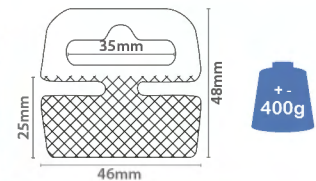

## Hang Tabs

Euroslot	Size		
12.357	50x50mm	x100	

Standard	Size		
12.358	20x32mm	x100	

Flexi	Size		
12.359	41x37mm	x100	

Hooks	Size		
12.360	22x35.5mm	x100	

Easy	Size		
12.361	28x29mm	x100	

Nova	Size		
12.362	50x50mm	x100	

Folding	Size		
12.363	41x37mm	x100	

Quick	Size		
12.364	46x48mm	x100	

Use	Size		
12.365	50x41mm	x100	

Repair	Size		
12.366	42x17mm	x100	

Euro Hook Label Holder      Overarm Label Holder      Round Stock Limiter