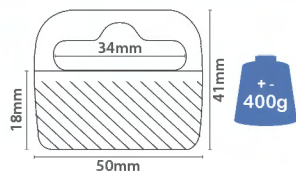

## Euro Hook with Overarm

Euro Overarm	Size			
50.529	Ø 4x150mm	x100		
50.530	Ø 5x200mm	x100		
50.531	Ø 5x250mm	x100		
50.532	Ø 6x300mm	x100		

EN Adhesive labels, for placing and repairing the product in blister.

## Hang Tabs

Euroslot	Size		
12.357	50x50mm	x100	

Standard	Size		
12.358	20x32mm	x100	

Flexi	Size		
12.359	41x37mm	x100	

Hooks	Size		
12.360	22x35.5mm	x100	

Easy	Size		
12.361	28x29mm	x100	

Nova	Size		
12.362	50x50mm	x100	

Folding	Size		
12.363	41x37mm	x100	

Quick	Size		
12.364	46x48mm	x100	

Use	Size		
12.365	50x41mm	x100	

Repair	Size		
12.366	42x17mm	x100	

Euro Hook Label Holder      Overarm Label Holder      Round Stock Limiter