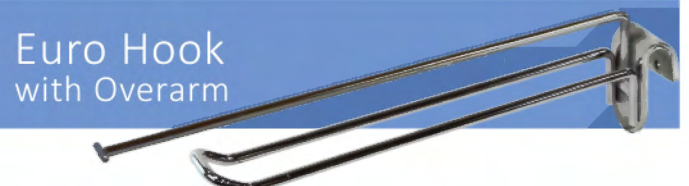

Euro Hook with Overarm

Euro Hook	Size		
50.055	Ø 5x200mm	x100	
50.056	Ø 6x250mm	x100	
50.057	Ø 6x300mm	x100	
50.058	Ø 6x350mm	x100	

Euro Overarm	Size		
50.456	Ø 5x200mm	x100	
50.457	Ø 5x250mm	x100	
50.458	Ø 6x300mm	x100