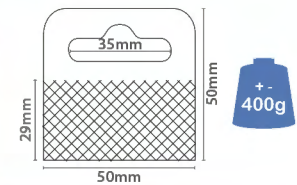

## Hang Tabs

Euroslot	Size		
12.357	50x50mm	x100	

Standard	Size		
12.358	20x32mm	x100	

Flexi	Size		
12.359	41x37mm	x100	

Hooks	Size		
12.360	22x35.5mm	x100	

Easy	Size		
12.361	28x29mm	x100	

Nova	Size		
12.362	50x50mm	x100	

Folding	Size		
12.363	41x37mm	x100	

Quick	Size		
12.364	46x48mm	x100	

Use	Size		
12.365	50x41mm	x100	

Repair	Size		
12.366	42x17mm	x100	

Euro Hook Label Holder      Overarm Label Holder      Round Stock Limiter