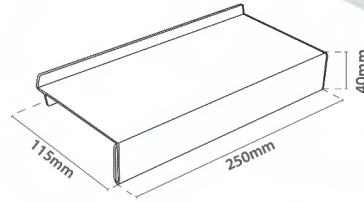

Plastic Carry Tray

Plastic Carry Tray	Size		
50.097	250x115x40mm	x10