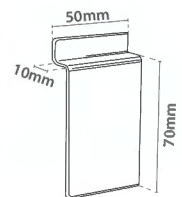

8 Balls Oval Sloping Arm

8 Balls Sloping	Size		
50.038	30x15x400mm	x25