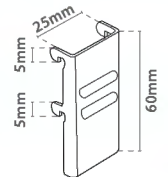

## Pegboard Mounting Plate

Pegboard Plate	Size		
50.430	45x45x12mm	x4 (2 left + 2 right)	<b>4.25 €/Pack</b>

## Single Prong Hook

2 hole diameters available

SingleProng	Pegboard hole	Size	
50.059-4	Ø 4mm	Ø 4x100mm	x100
50.019-4	Ø 4mm	Ø 5x150mm	x100
50.019-6	Ø 6mm		
50.020-4	Ø 4mm	Ø 5x200mm	x100
50.020-6	Ø 6mm		
50.021-4	Ø 4mm	Ø 6x250mm	x100
50.021-6	Ø 6mm		
50.022-4	Ø 4mm	Ø 6x300mm	x100
50.022-6	Ø 6mm		
50.023-4	Ø 4mm	Ø 6x350mm	x100
50.023-6	Ø 6mm		

## Single Prong Hook with Overarm

2 hole diameters available

SingleOverarm	Pegboard hole	Size	
50.024-4	Ø 4mm	Ø 5x150mm	x100
50.024-6	Ø 6mm		
50.025-4	Ø 4mm	Ø 5x200mm	x100
50.025-6	Ø 6mm		
50.026-4	Ø 4mm	Ø 6x250mm	x100
50.026-6	Ø 6mm		
50.027-4	Ø 4mm	Ø 6x300mm	x100
50.027-6	Ø 6mm		
50.028-4	Ø 4mm	Ø 6x350mm	x100
50.028-6	Ø 6mm		

# Euro Hook Euro Hook with Overarm

2 hole diameters available

Euro Hook	Pegboard hole	Size	
50.029-4	Ø 4mm	Ø 5x150mm	x100
50.029-6	Ø 6mm	Ø 5x150mm	x100
50.030-4	Ø 4mm	Ø 5x200mm	x100
50.030-6	Ø 6mm	Ø 5x200mm	x100
50.031-4	Ø 4mm	Ø 6x250mm	x100
50.031-6	Ø 6mm	Ø 6x250mm	x100
50.032-4	Ø 4mm	Ø 6x300mm	x100
50.032-6	Ø 6mm	Ø 6x300mm	x100