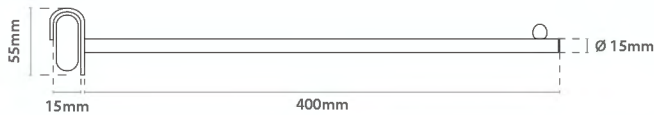

Round Display Arm for Back Rail

End Ball	Size		
50.039	Ø 15x400mm	x25	

8 Ball	Size		
50.040	Ø 15x400mm	x25	

Sloping	Size		
50.041	Ø 15x400mm	x25