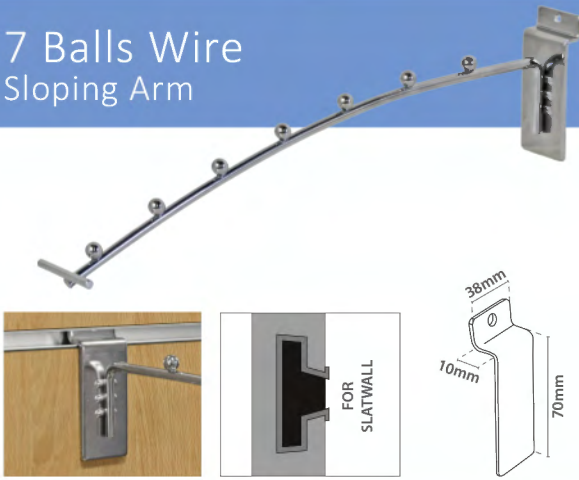

7 Balls Wire Sloping Arm

7 Balls Sloping	Size		
50.068	Ø 6x330mm	x10