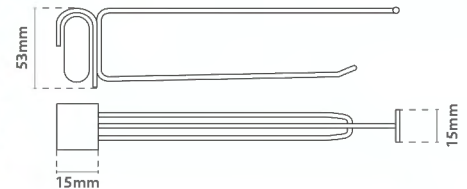

# Oval Display Arm for Back Rail

End Ball	Size		
50.042	30x15x400mm	x25	

8 Ball	Size		
50.043	30x15x400mm	x25	

Sloping	Size		
50.044	30x15x400mm	x25	

# Single Prong Hook with Overarm

Single Prong	Size		
50.051	Ø 5x200mm	x100	
50.052	Ø 6x250mm	x100	
50.053	Ø 6x300mm	x100	
50.054	Ø 6x350mm	x100	

Single Overarm	Size		
50.064	Ø 5x200mm	x100	
50.065	Ø 6x250mm	x100	
50.066	Ø 6x300mm	x100	
50.067	Ø 6x350mm	x100	

# Euro Hook with Overarm

Euro Hook	Size		
50.055	Ø 5x200mm	x100	
50.056	Ø 6x250mm	x100	
50.057	Ø 6x300mm	x100	
50.058	Ø 6x350mm	x100	

Euro Overarm	Size		
50.456	Ø 5x200mm	x100	
50.457	Ø 5x250mm	x100	
50.458	Ø 6x300mm	x100	