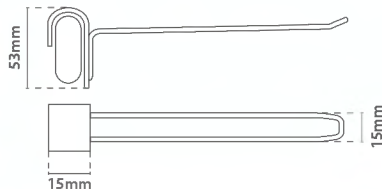

# Oval Display Arm for Back Rail

End Ball	Size		
50.042	30x15x400mm	x25	

8 Ball	Size		
50.043	30x15x400mm	x25	

Sloping	Size		
50.044	30x15x400mm	x25	

# Single Prong Hook with Overarm

Single Prong	Size		
50.051	Ø 5x200mm	x100	
50.052	Ø 6x250mm	x100	
50.053	Ø 6x300mm	x100	
50.054	Ø 6x350mm	x100	

Single Overarm	Size		
50.064	Ø 5x200mm	x100	
50.065	Ø 6x250mm	x100	
50.066	Ø 6x300mm	x100	
50.067	Ø 6x350mm	x100	

# Euro Hook with Overarm

Euro Hook	Size		
50.055	Ø 5x200mm	x100	
50.056	Ø 6x250mm	x100	
50.057	Ø 6x300mm	x100	
50.058	Ø 6x350mm	x100	

Euro Overarm	Size		
50.456	Ø 5x200mm	x100	
50.457	Ø 5x250mm	x100	
50.458	Ø 6x300mm	x100	