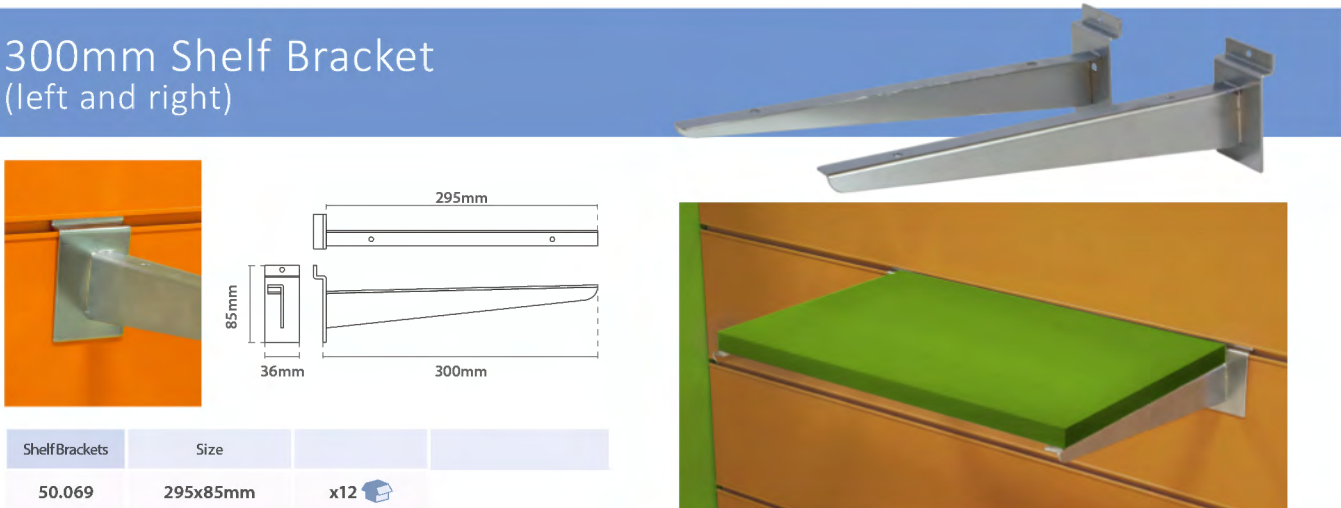

300mm Shelf Bracket (left and right)

Shelf Brackets	Size		
50.069	295x85mm	x12