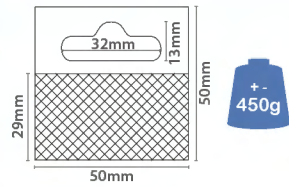

## Euro Hook

Euro Hook	Size			
50.225	Ø 4x150mm	x100		
50.226	Ø 5x200mm	x100		
50.227	Ø 5x250mm	x100		
50.228	Ø 6x300mm	x100		
50.229	Ø 6x350mm	x100		

## Euro Hook with Overarm

Euro Overarm	Size			
50.529	Ø 4x150mm	x100		
50.530	Ø 5x200mm	x100		
50.531	Ø 5x250mm	x100		
50.532	Ø 6x300mm	x100		

EN Adhesive labels, for placing and repairing the product in blister.

## Hang Tabs

Euroslot	Size		
12.357	50x50mm	x100	

Standard	Size		
12.358	20x32mm	x100	

Flexi	Size		
12.359	41x37mm	x100	

Hooks	Size		
12.360	22x35.5mm	x100	

Easy	Size		
12.361	28x29mm	x100	

Nova	Size		
12.362	50x50mm	x100	