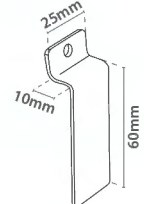

## Single Prong Hook

Single Prong	Size		
50.131	Ø 4x100mm	x100	
50.001	Ø 5x150mm	x100	
50.002	Ø 5x200mm	x100	
50.003	Ø 6x250mm	x100	
50.004	Ø 6x300mm	x100	

## Single Prong Hook with Overarm

Single Overarm	Size		
50.005	Ø 5x150mm	x100	
50.006	Ø 5x200mm	x100	
50.007	Ø 6x250mm	x100	
50.008	Ø 6x300mm	x100	

## Euro Hook

Euro Hook	Size		
50.060	Ø 5x150mm	x100	
50.061	Ø 5x200mm	x100	
50.062	Ø 6x250mm	x100	
50.063	Ø 6x300mm	x100	

## Euro Hook with Overarm

Euro Overarm	Size		
50.359	Ø 5x150mm	x100	
50.360	Ø 5x200mm	x100	
50.361	Ø 5x250mm	x100	