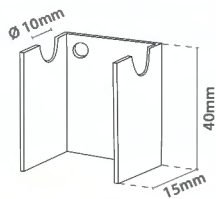

Mounting Plate

Mounting Plate	Colour	Size	
50.261	Grey	40x40x15mm	x20
50.261N	Black	40x40x15mm	x20