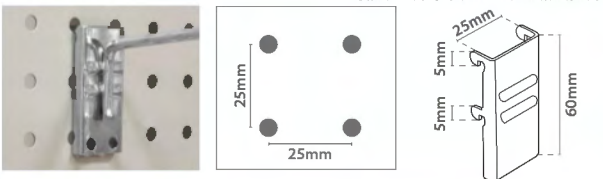

## Pegboard Mounting Plate

Pegboard Plate	Size		
50.430	45x45x12mm	x4 (2 left + 2 right)	<b>4.25 €/Pack</b>

## Single Prong Hook

2 hole diameters available

SingleProng	Pegboard hole	Size	
50.059-4	Ø 4mm	Ø 4x100mm	x100
50.019-4	Ø 4mm	Ø 5x150mm	x100
50.019-6	Ø 6mm		
50.020-4	Ø 4mm	Ø 5x200mm	x100
50.020-6	Ø 6mm		
50.021-4	Ø 4mm	Ø 6x250mm	x100
50.021-6	Ø 6mm		
50.022-4	Ø 4mm	Ø 6x300mm	x100
50.022-6	Ø 6mm		
50.023-4	Ø 4mm	Ø 6x350mm	x100
50.023-6	Ø 6mm		