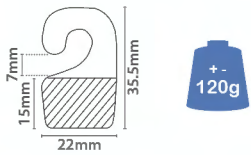

## Euro Hook

Euro Hook	Size			
50.225	Ø 4x150mm	x100		
50.226	Ø 5x200mm	x100		
50.227	Ø 5x250mm	x100		
50.228	Ø 6x300mm	x100		
50.229	Ø 6x350mm	x100		

## Euro Hook with Overarm

Euro Overarm	Size			
50.529	Ø 4x150mm	x100		
50.530	Ø 5x200mm	x100		
50.531	Ø 5x250mm	x100		
50.532	Ø 6x300mm	x100		

EN Adhesive labels, for placing and repairing the product in blister.

## Hang Tabs

Euroslot	Size		
12.357	50x50mm	x100	

Standard	Size		
12.358	20x32mm	x100	

Flexi	Size		
12.359	41x37mm	x100	

Hooks	Size		
12.360	22x35.5mm	x100	

Easy	Size		
12.361	28x29mm	x100	

Nova	Size		
12.362	50x50mm	x100	

Folding	Size		
12.363	41x37mm	x100	

Quick	Size		
12.364	46x48mm	x100	

Use	Size		
12.365	50x41mm	x100	

Repair	Size		
12.366	42x17mm	x100	

Euro Hook Label Holder      Overarm Label Holder      Round Stock Limiter