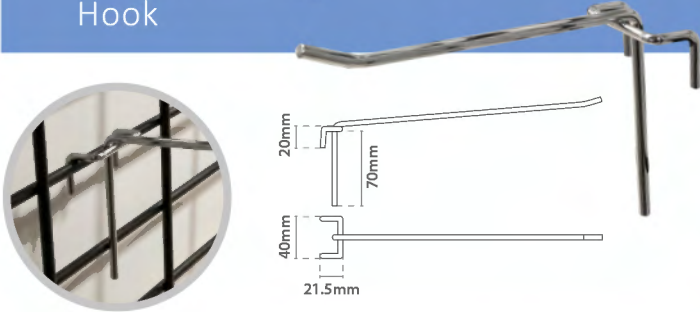

Single Prong Hook

Single Hook	Size			
50.201	Ø 4x150mm	x100		
50.202	Ø 5x200mm	x100		
50.203	Ø 5x250mm	x100		
50.204	Ø 6x300mm	x100		
50.200	Ø 6x350mm	x100