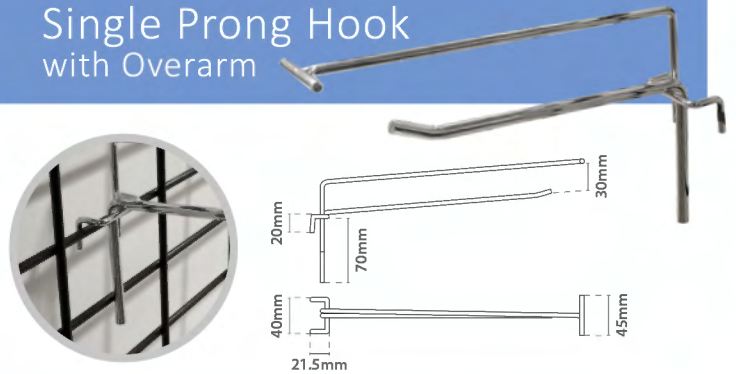

Single Prong Hook with Overarm

Single Overarm	Size			
50.232	Ø 4x150mm	x100		
50.233	Ø 5x200mm	x100		
50.234	Ø 5x250mm	x100		
50.235	Ø 6x300mm	x100		
50.256	Ø 6x350mm	x100